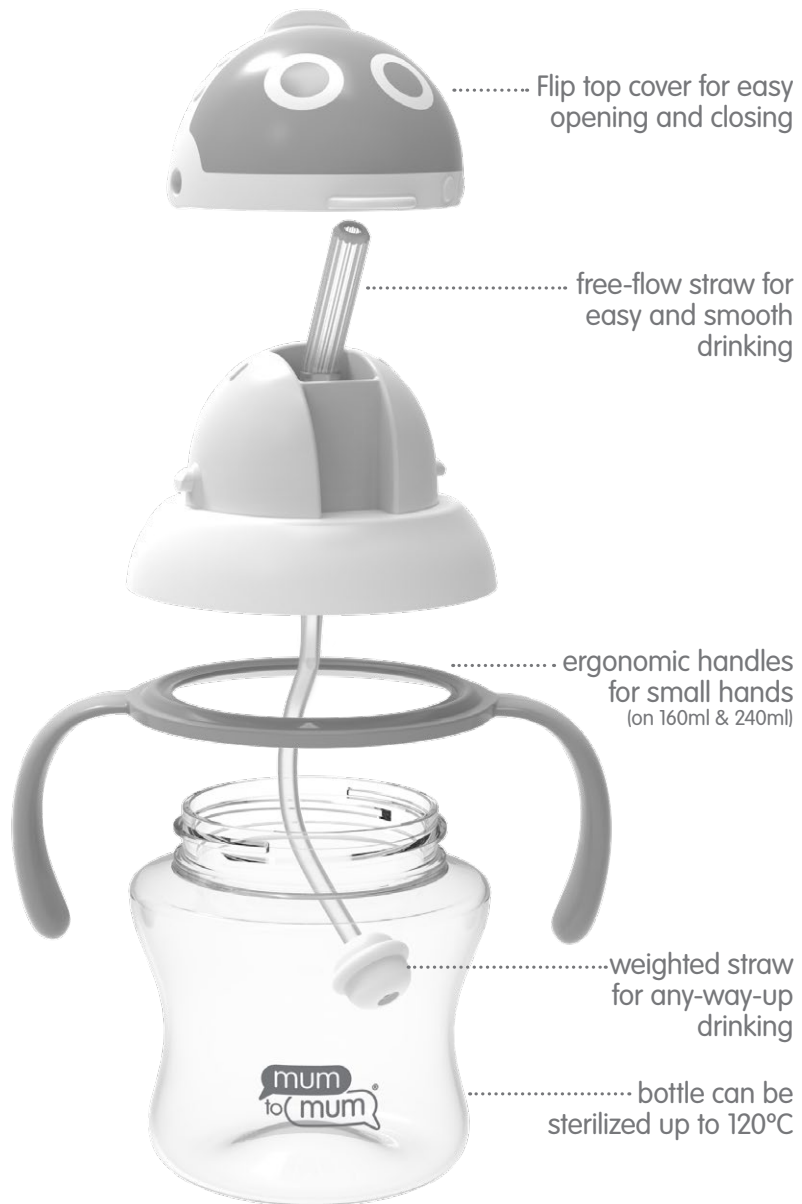

extra-wide
neck, easy to
fill and clean

bottle can be
sterilized up to 120°

Dome Feeding Bottle with Handle

160ml / 5oz

240ml / 8oz

300ml / 10oz

PP

MM106

..... weighted straw for any-way-up feeding

..... bottle can be sterilized up to 120°C

Space Robot Straw Cup

160ml / 5oz

240ml / 8oz

300ml / 10oz

PP

MM202

MM203

MM204

PPSU

MM205

MM206

MM207

..... Flip top cover for easy opening and closing

..... free-flow straw for easy and smooth drinking

..... adjustable strap makes it easy to carry (on 300ml Only)

..... weighted straw for any-way-up drinking

..... bottle can be sterilized up to 120°C

Dome Spout Cup

160ml / 5oz

PP

MM201

Mum to Mum Limited