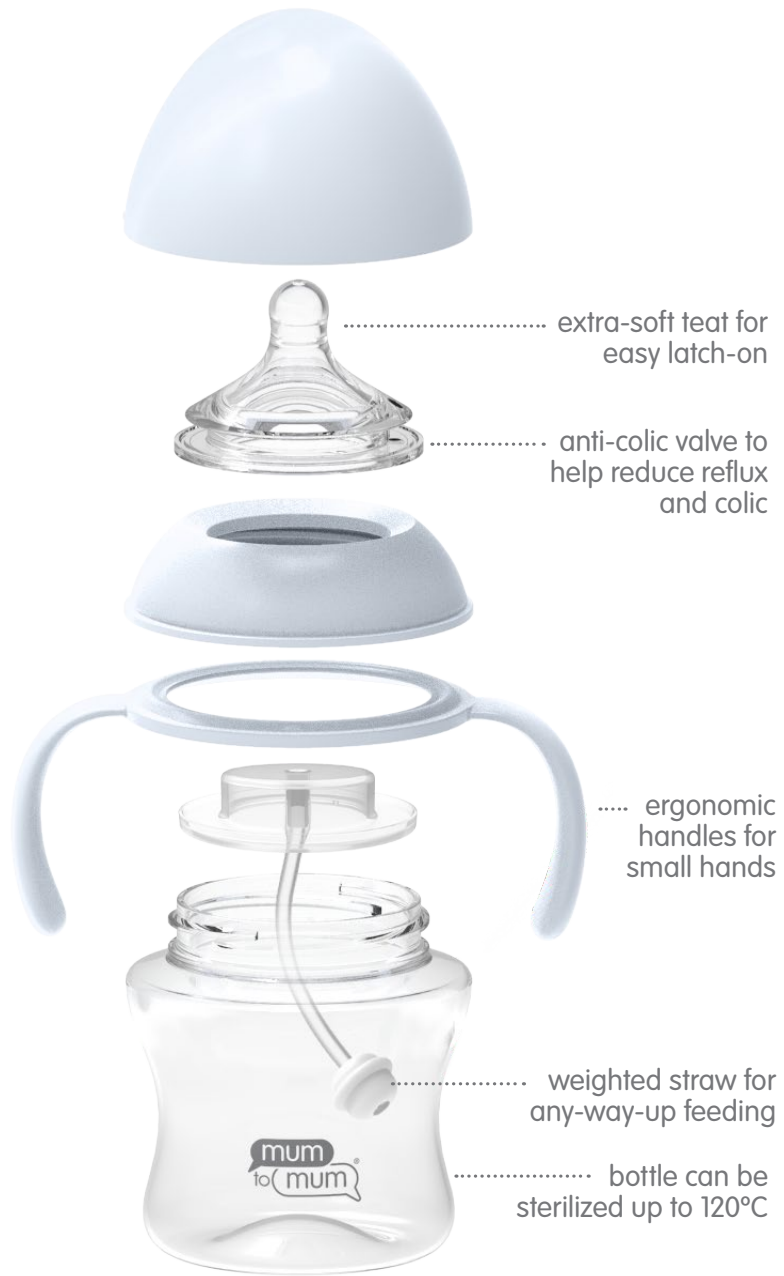

MM102

PP

MM103

MM104

PPSU

MM108

extra-soft teat for
easy latch-on

anti-colic valve to
help reduce reflux
and colic

extra-wide
neck, easy to
fill and clean

bottle can be
sterilized up to 120°

Dome Feeding Bottle with Handle

160ml / 5oz

240ml / 8oz

300ml / 10oz

PP

MM106

MM107

PPSU

MM109

MM110

MM111

..... extra-soft teat for easy latch-on

..... anti-colic valve to help reduce reflux and colic

..... ergonomic handles for small hands

..... adjustable strap makes it easy to carry (on 300ml Only)

..... weighted straw for any-way-up drinking

..... bottle can be sterilized up to 120°C

Dome Spout Cup

160ml / 5oz

PP

MM201

Mum to Mum Limited